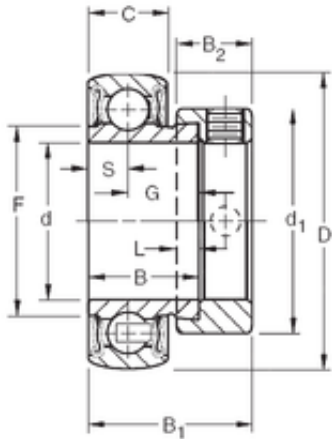

MCGILL BEARING Manufacturing Private ...

15,875 mm x 35 mm x 15,88 mm TIMKEN RAL010NPPB Insert Bearings Spherical OD

Bearing No. RAL010NPPB

Size	15.875x35x15.88 mm
Bore Diameter	15,875 mm
Outer Diameter	35 mm
Width	15,88 mm
d	15,875 mm
D	35 mm
B	15,88 mm
C	11 mm
d1	25,4 mm
B1	23,8 mm
B2	11,1 mm
F	20,07 mm
G	10,373 mm
L	4 mm
S	5,502 mm
Weight	0,06 Kg
Basic dynamic load rating (C)	7,5 kN

RAL010NPPB Bearing 2D drawings and 3D CAD models